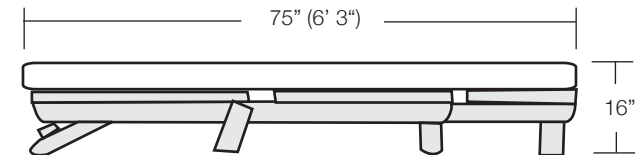

© Bedworks 2016

BEDWORKS

for more info and how-to, visit us at
www.bedworks.net

15 Western Avenue
Central Square, Cambridge MA
617.547.6000 Tues-Sat 11-6