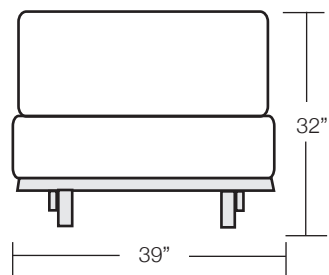

© Bedworks 2016

BEDWORKS

for more info and how-to, visit us at
www.bedworks.net

15 Western Avenue
Central Square, Cambridge MA
617.547.6000 Tues-Sat 11-6