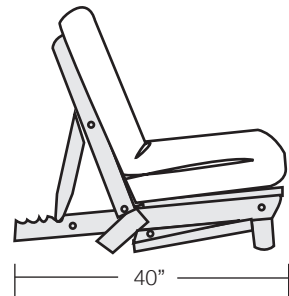

© Bedworks 2016

BEDWORKS

for more info and how-to, visit us at
www.bedworks.net

15 Western Avenue
Central Square, Cambridge MA
617.547.6000 Tues-Sat 11-6