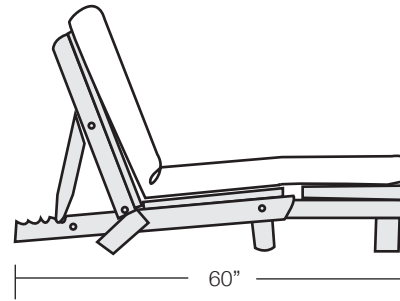

© Bedworks 2016

BEDWORKS

for more info and how-to, visit us at
www.bedworks.net

15 Western Avenue
Central Square, Cambridge MA
617.547.6000 Tues-Sat 11-6